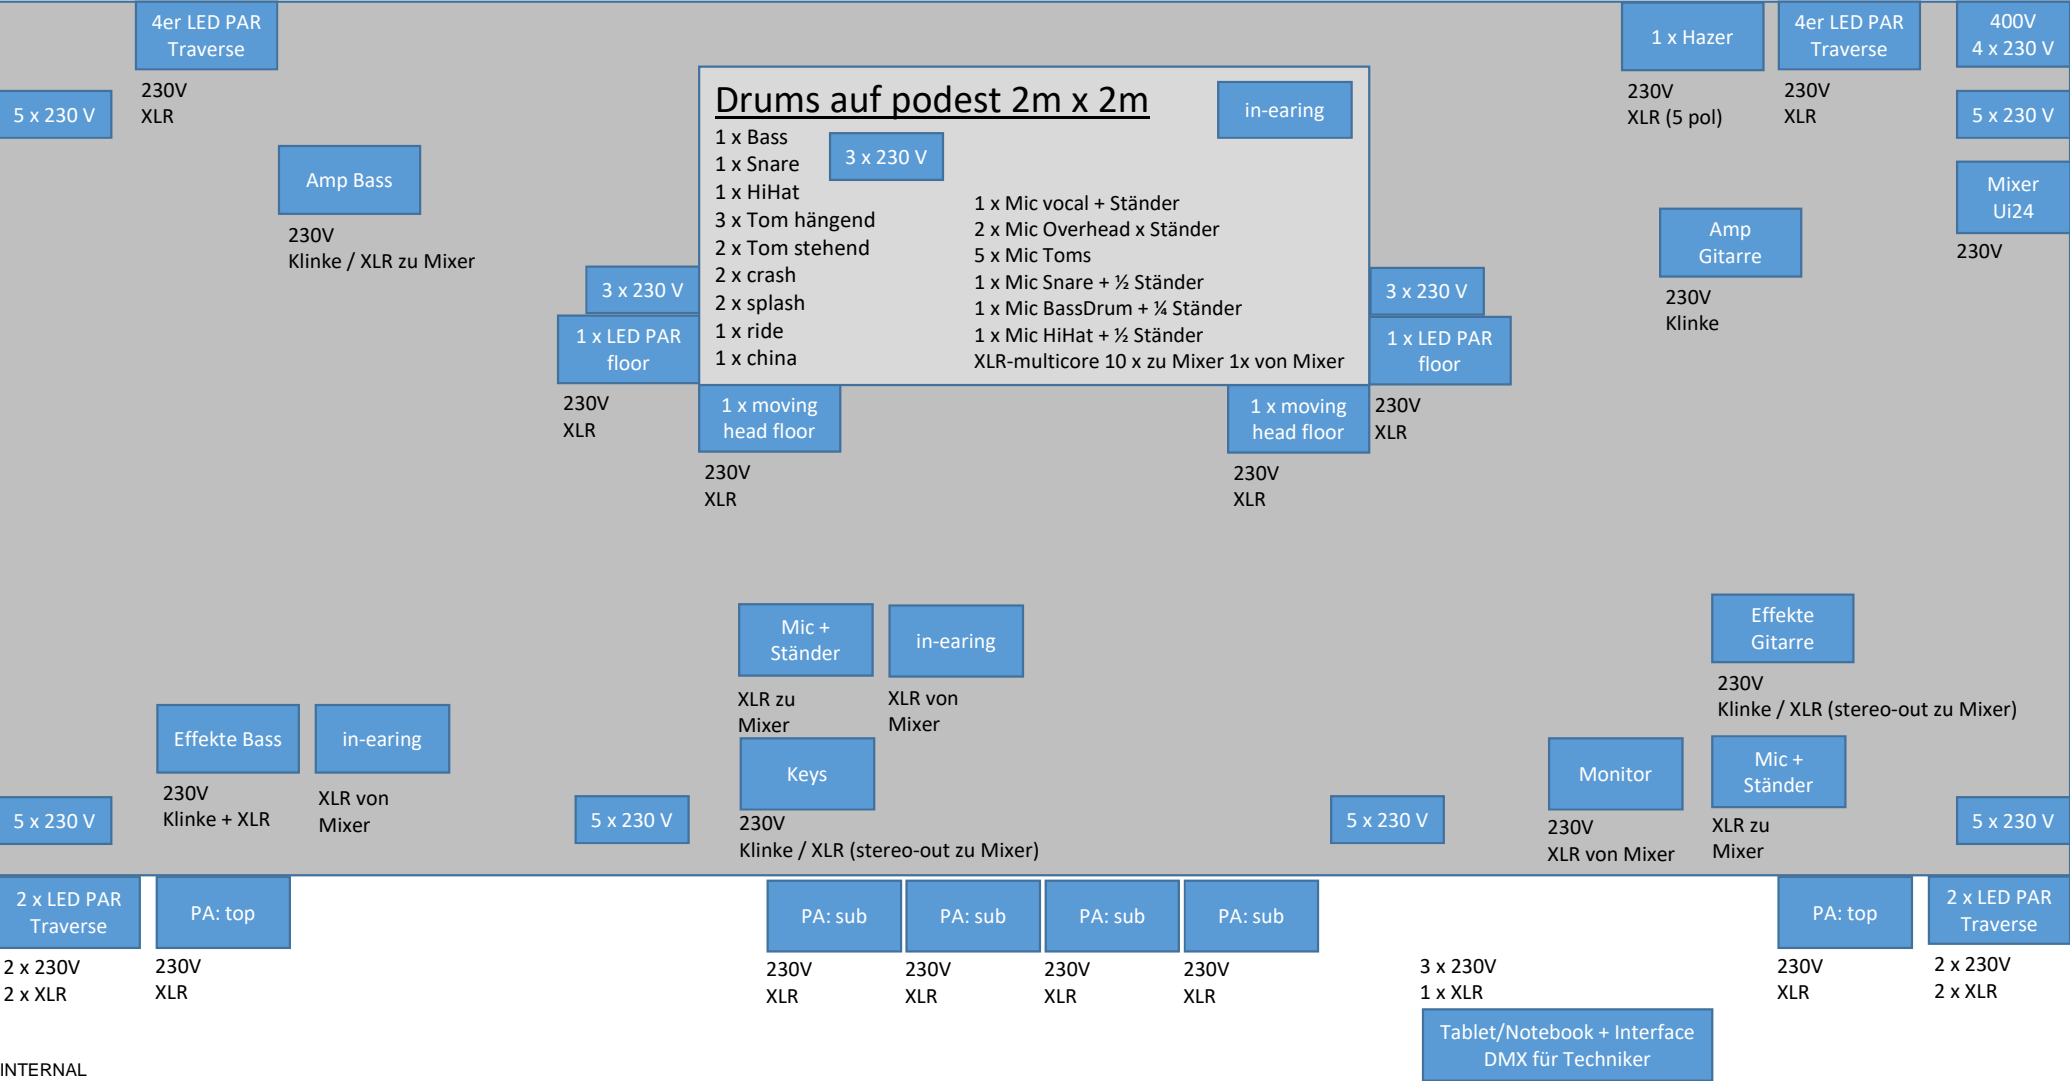

# Stageplan Borderlight – PA + Licht + Technik

3 x vocals - 1 x Gitarre – 1 x Bass - 1 x Drums – 1x StagePiano/Keys

INTERNAL